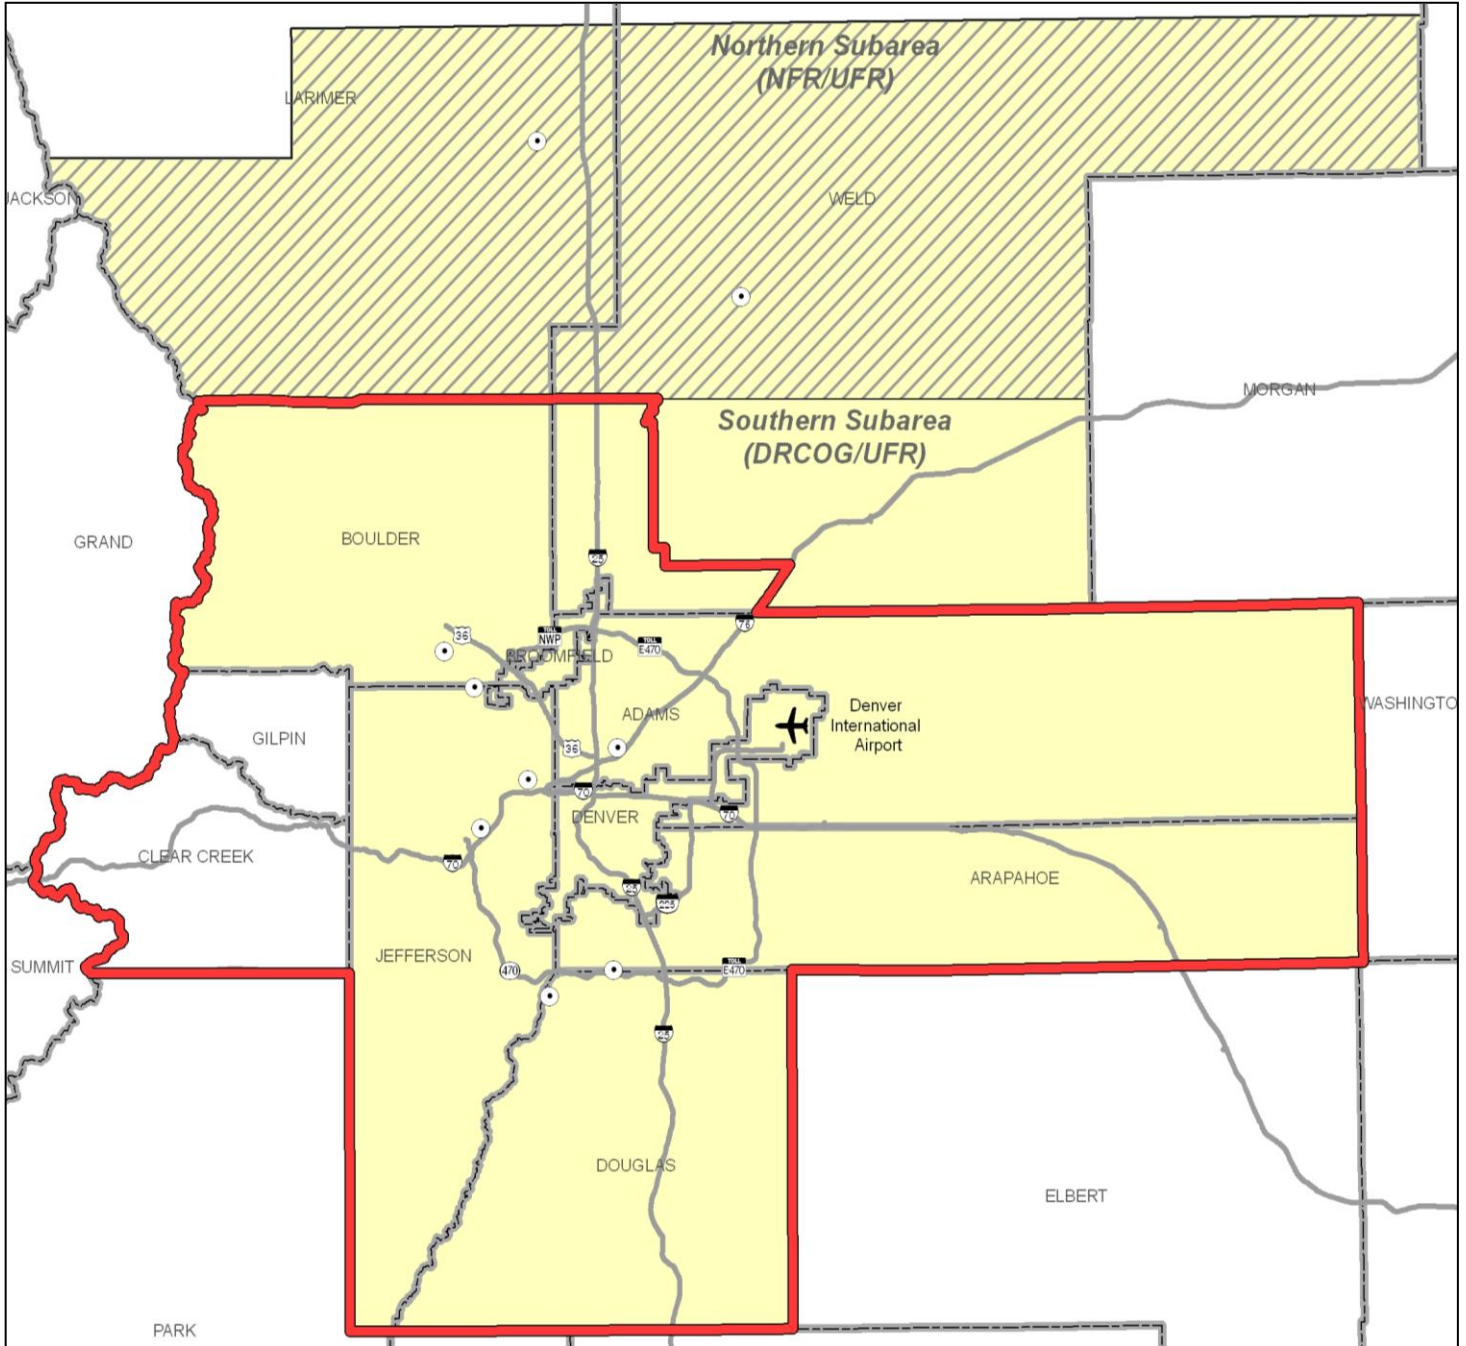

Denver-North Front Range Nonattainment Area and Subareas

This map and the data it depicts are intended for informational purposes only. DRCOG provides this information on an "as is" basis and makes no representation or warranty that the data will be error free. DRCOG is not responsible to any user for any costs or damages arising from inconsistencies in its data.

Source: DRCOG
 Projection: Colorado State Plane, NAD 83
 PJ 08/11

Ozone Monitoring Stations
 Monitoring stations provided by the APCD

 DRCOG Boundary	 Southern Subarea (DRCOG/UFR)
 County Boundary	 Northern Subarea (NFR/UFR)