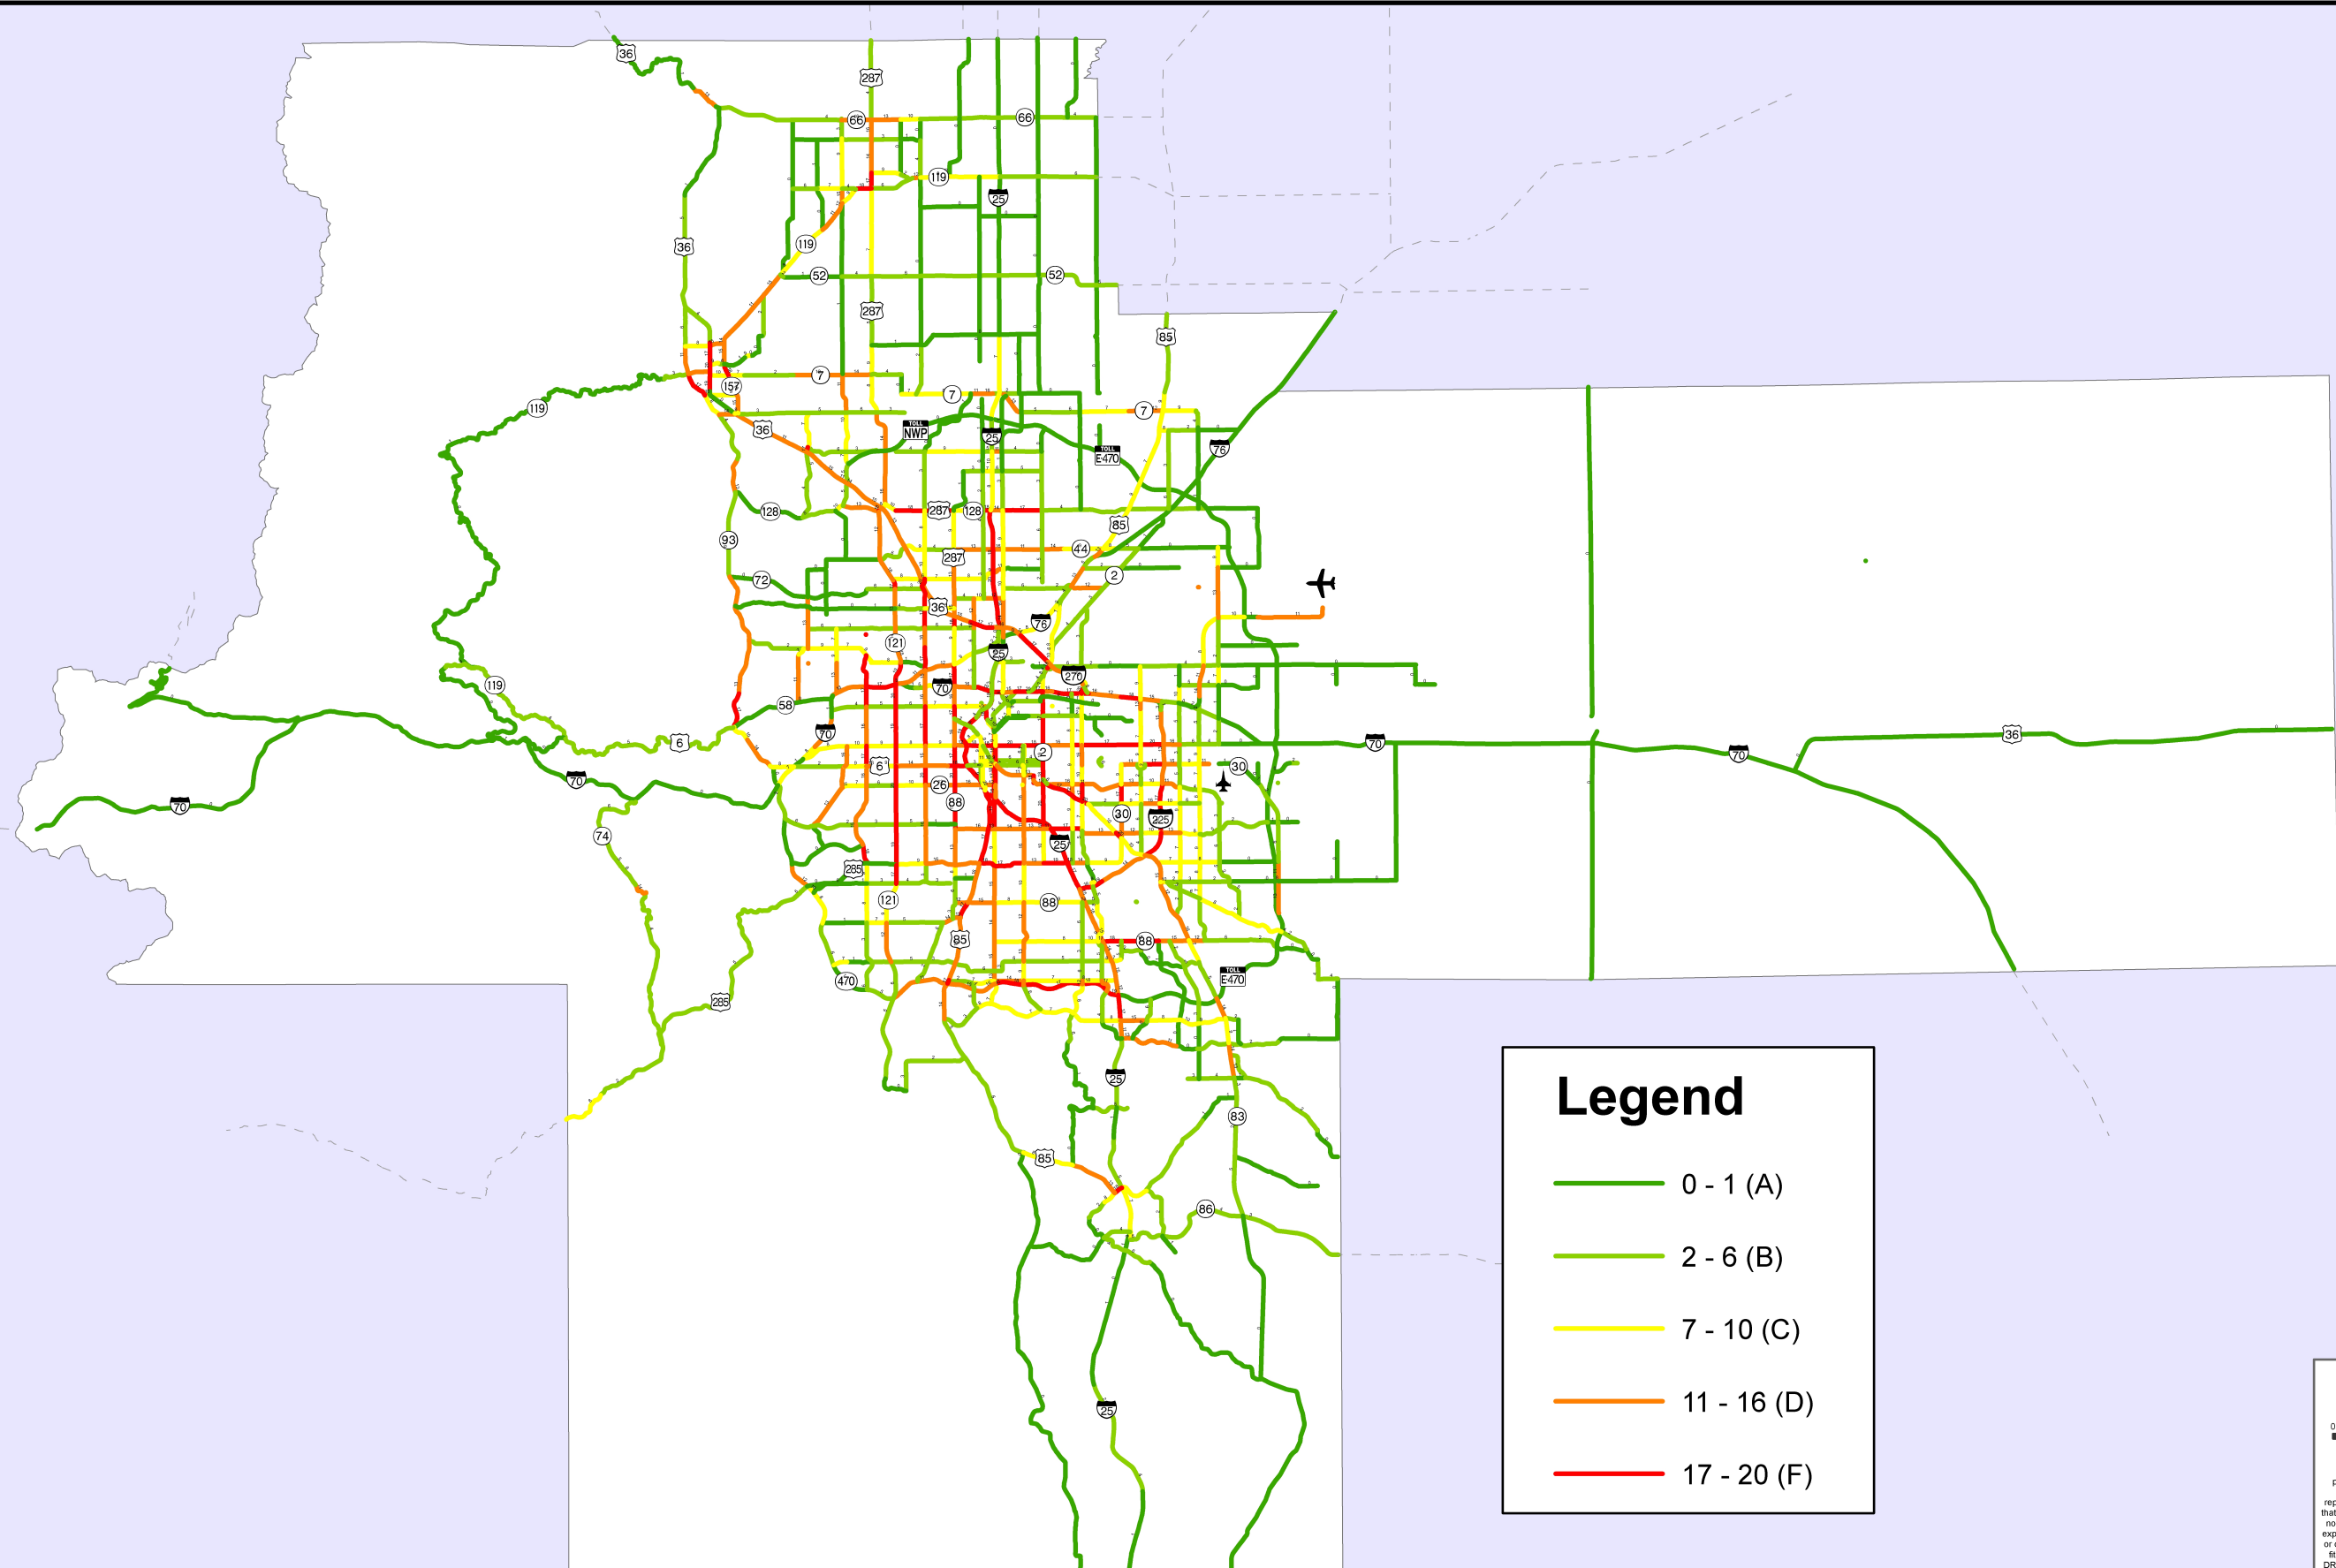

2015 Congestion Mitigation Program Scores

Legend

- 0 - 1 (A)
- 2 - 6 (B)
- 7 - 10 (C)
- 11 - 16 (D)
- 17 - 20 (F)

 0 5 10
 Miles

 SOURCE DATA: DRCOG, ESRI
 This data is intended for informational purposes only. DRCOG provides this information on an "as is" basis and makes no guarantee, representation or warranty, either express or implied, that the data will be error free. DRCOG further makes no guarantees, representations or warranties, either express or implied, as to the completeness, accuracy or correctness of the data, or as to merchantability or fitness of the data for a particular use or purpose. DRCOG is not responsible to any user for any costs, expenses, liabilities or damages arising from inconsistencies in its data or from any use of the information.