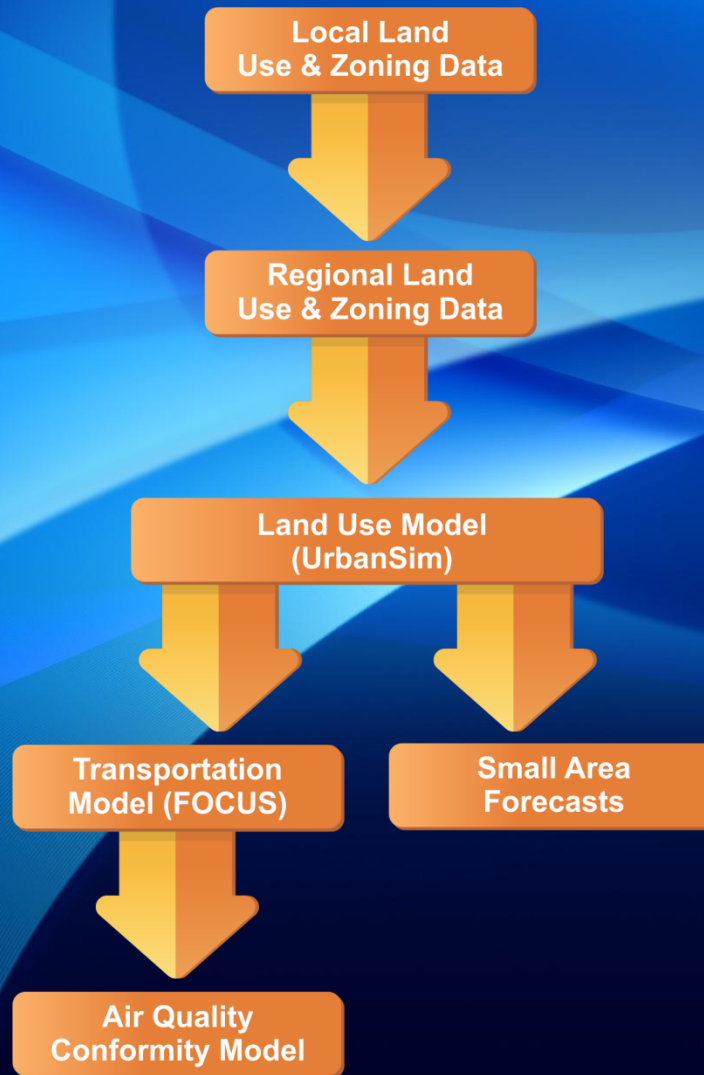

How Does Local Data Drive Regional Decision-Making?

What is the housing & jobs forecast in your jurisdiction in 10 years?

Are we improving the connectivity of our bike paths?

Where is the Urban Growth Boundary and how will affect your TIP proposals?

Are we meeting our Metro Vision Goal for protecting open space?

Have we been successful in increasing density in our urban centers?

The Request

Parcels

Zoning

Boundaries

Land Use

Bike Trails

Open Space

Buildings

UGBA

Data Process:

Land Use & Zoning

The Data Portal is an online application for data exchange between DRCOG and its members that promotes the creation of regional datasets for the purposes of planning, spatial analysis, and forecasting.