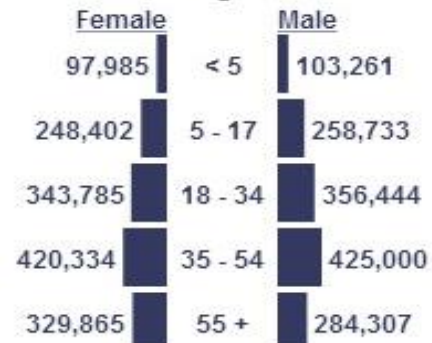

Popular Tags

colorado

pueblo county

gis

Completing the Puzzle

What other data sources are used by DRCOG?

Introducing a New Decision Support Tool

Race / Ethnicity

Household Income (x \$1000)

Age

Workers by Industry

Questions?