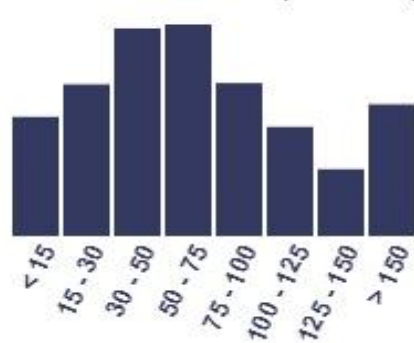

Popular Tags

colorado

pueblo county

gis

Completing the Puzzle

What other data sources are used by DRCOG?

Introducing a New Decision Support Tool

Race / Ethnicity

Household Income (x \$1000)

Age

Workers by Industry

Questions?