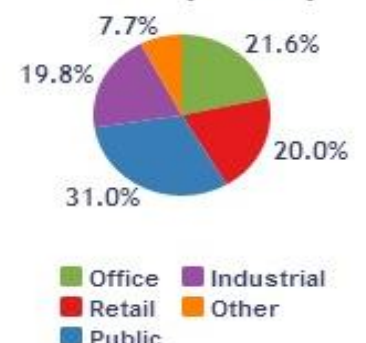

Workers by Industry