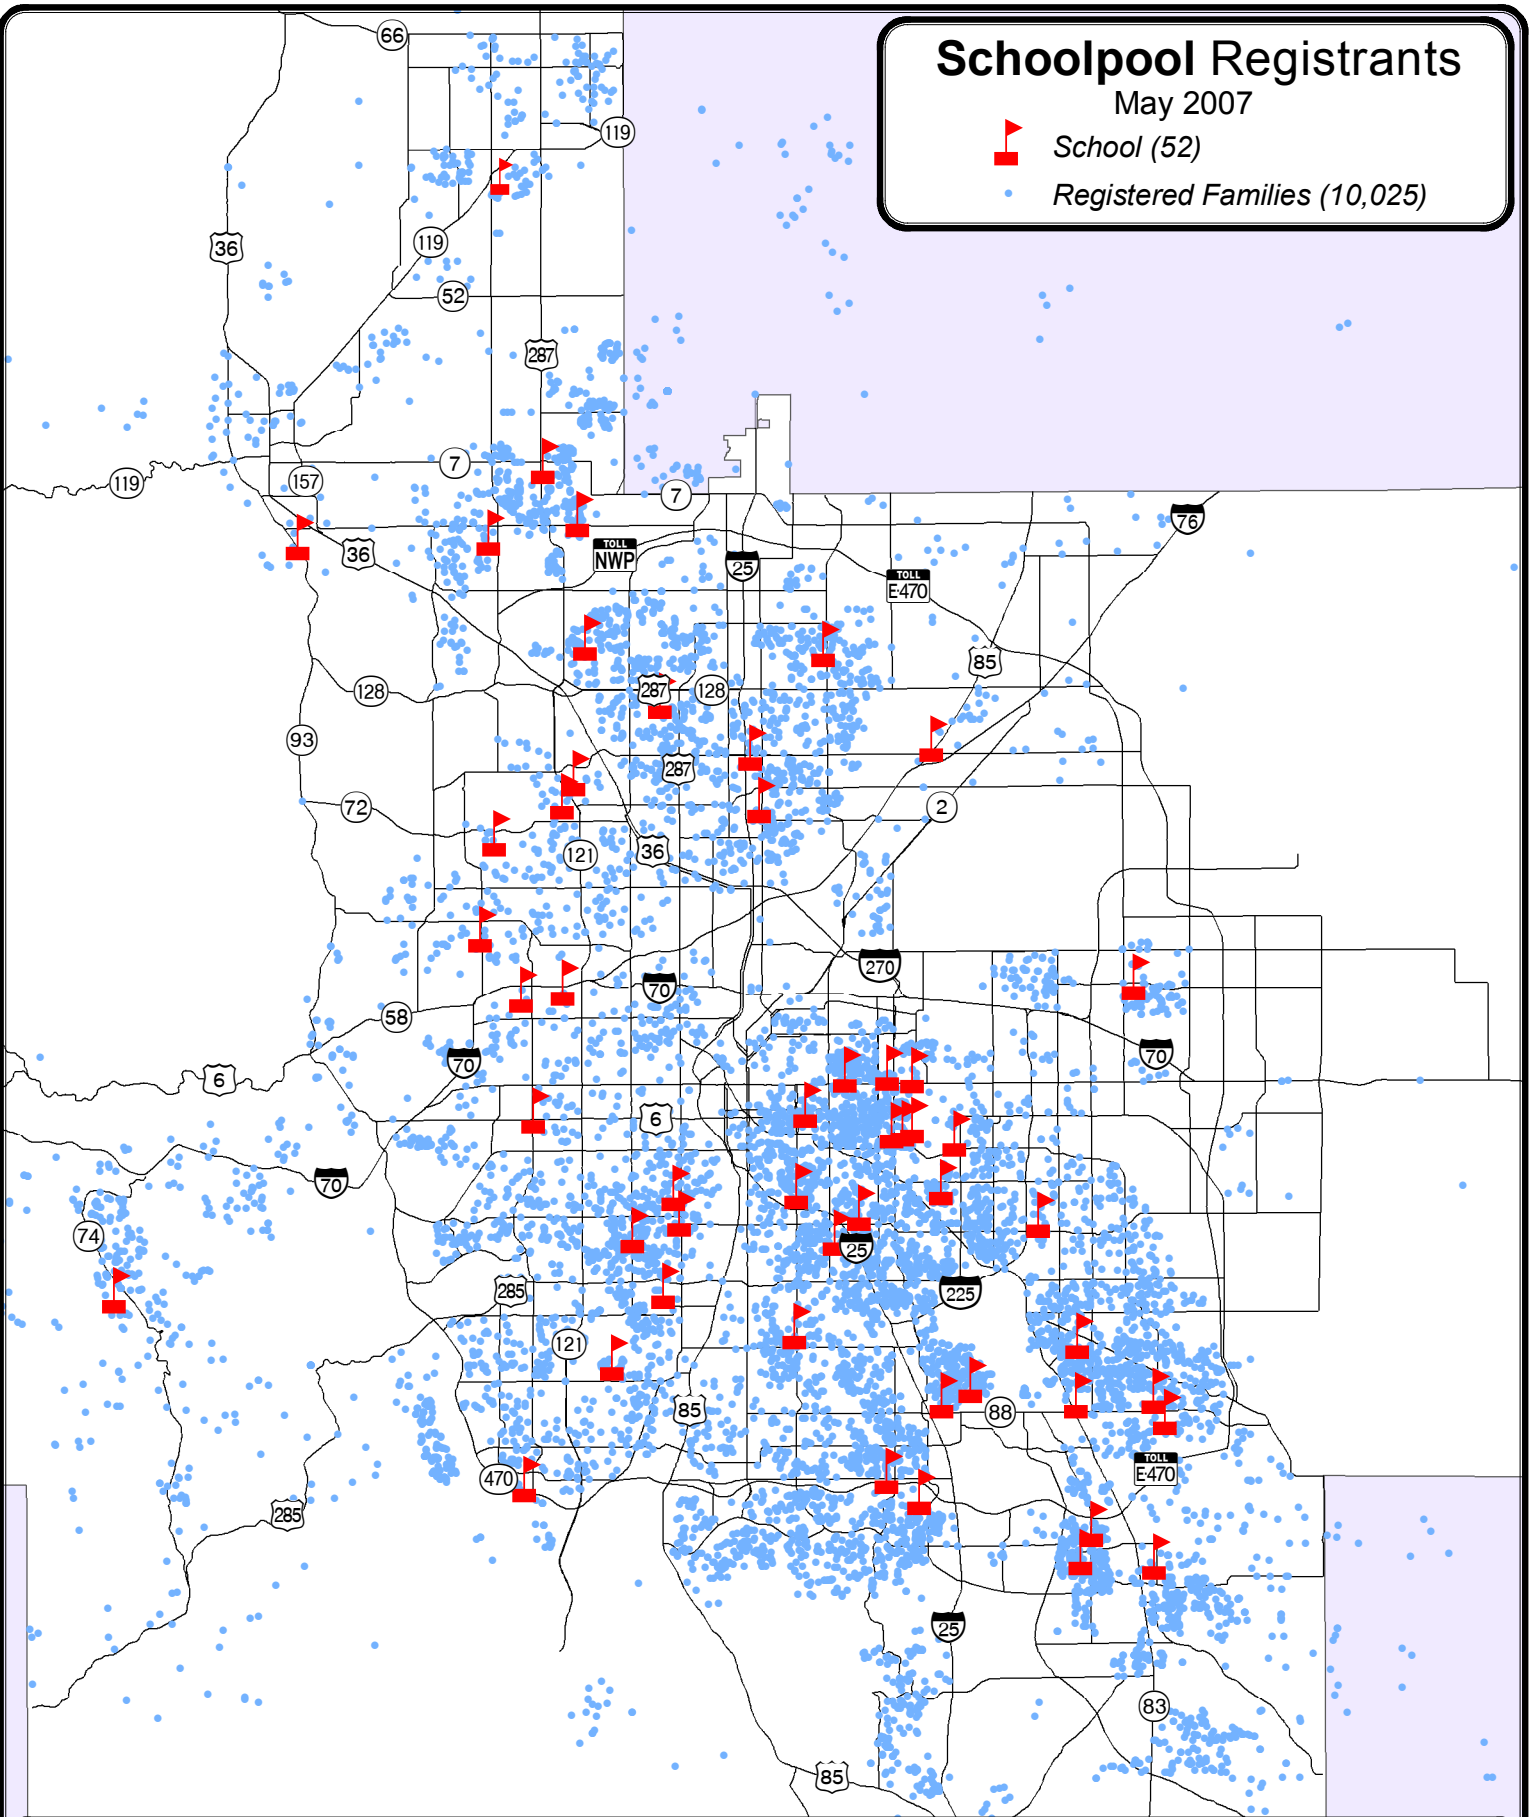

# Schoolpool Registrants

May 2007

School (52)

Registered Families (10,025)

This map and the data it depicts are intended for informational purposes only. DRCOG provides this information on an "as is" basis and makes no representation or warranty that the data will be error free. DRCOG is not responsible to any user for any costs or damages arising from inconsistencies in its data.

Source: DRCOG  
Projection: Colorado State Plane, NAD 83  
AD 05.2007

0 4 8 Miles